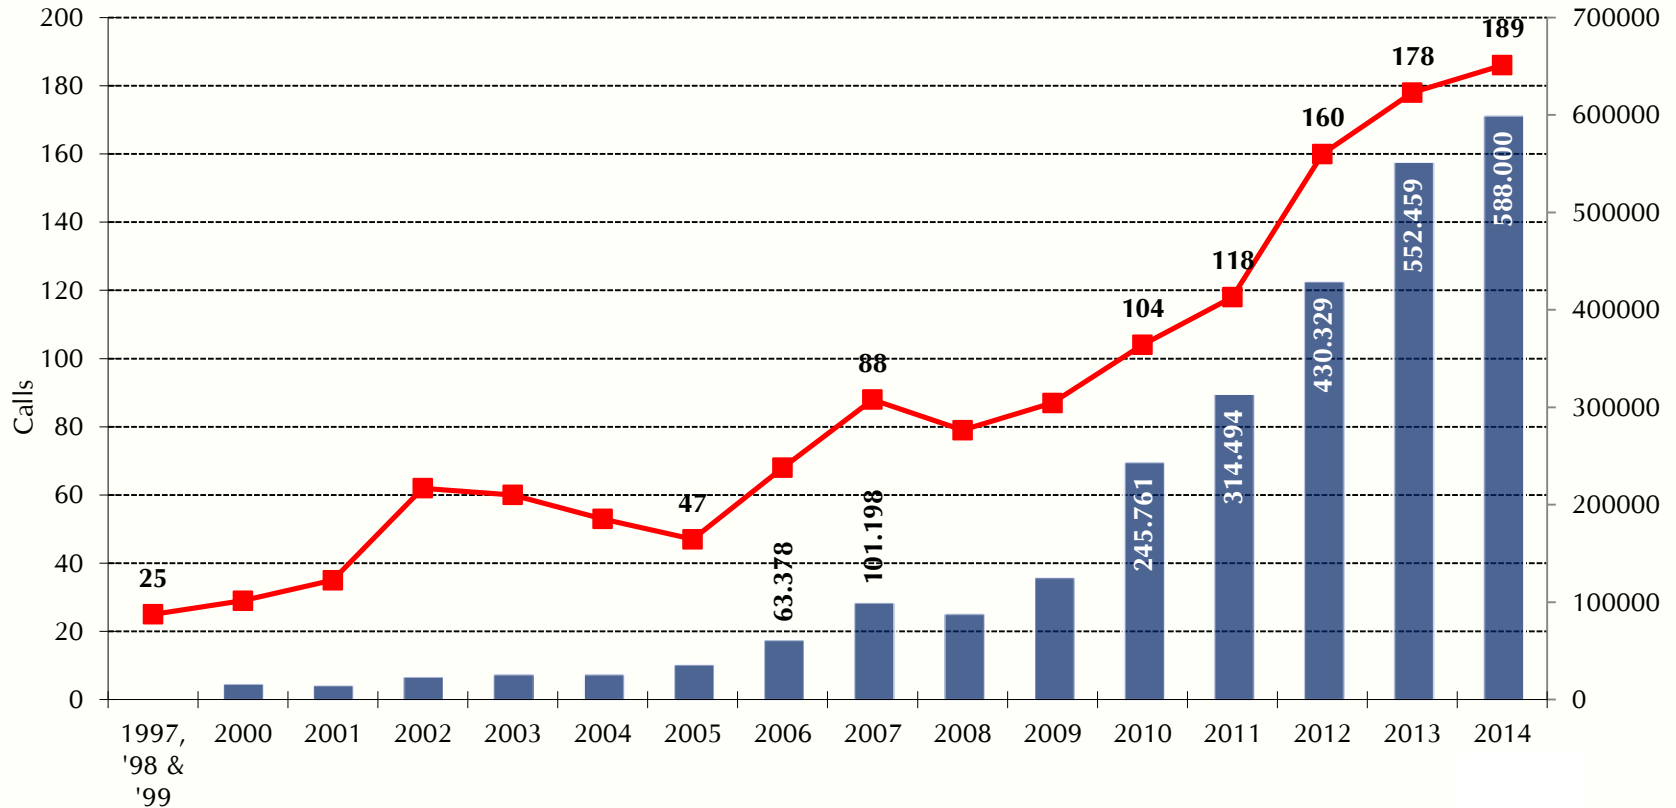

IAPH World Ports Conference 2015

Michael Ungerer

President AIDA Cruises & Chairman CLIA
Germany

Calls and Cruiseship Passengers in Hamburg

IAPHAMBURG2015
29th WORLD PORTS CONFERENCE

IAPHAMBURG2015
29th WORLD PORTS CONFERENCE

Cruise Passengers Germany 2004-2014

IAPHHAMBURG2015
29th WORLD PORTS CONFERENCE

Source: 2004 - 2012: DRV (2013); 2013 + 2014:
CLIA Deutschland/DRV (2015)

German Cruise Passengers Destinations 2004-2014

IAPH HAMBURG 2015
29th WORLD PORTS CONFERENCE

German Cruise Passenger Age Distribution, 2014

IAPH HAMBURG 2015
29th WORLD PORTS CONFERENCE

Cruise Passenger Traffic at German Ports, 2014

IAPH HAMBURG 2015
29th WORLD PORTS CONFERENCE

IAPHAMBURG2015
29th WORLD PORTS CONFERENCE