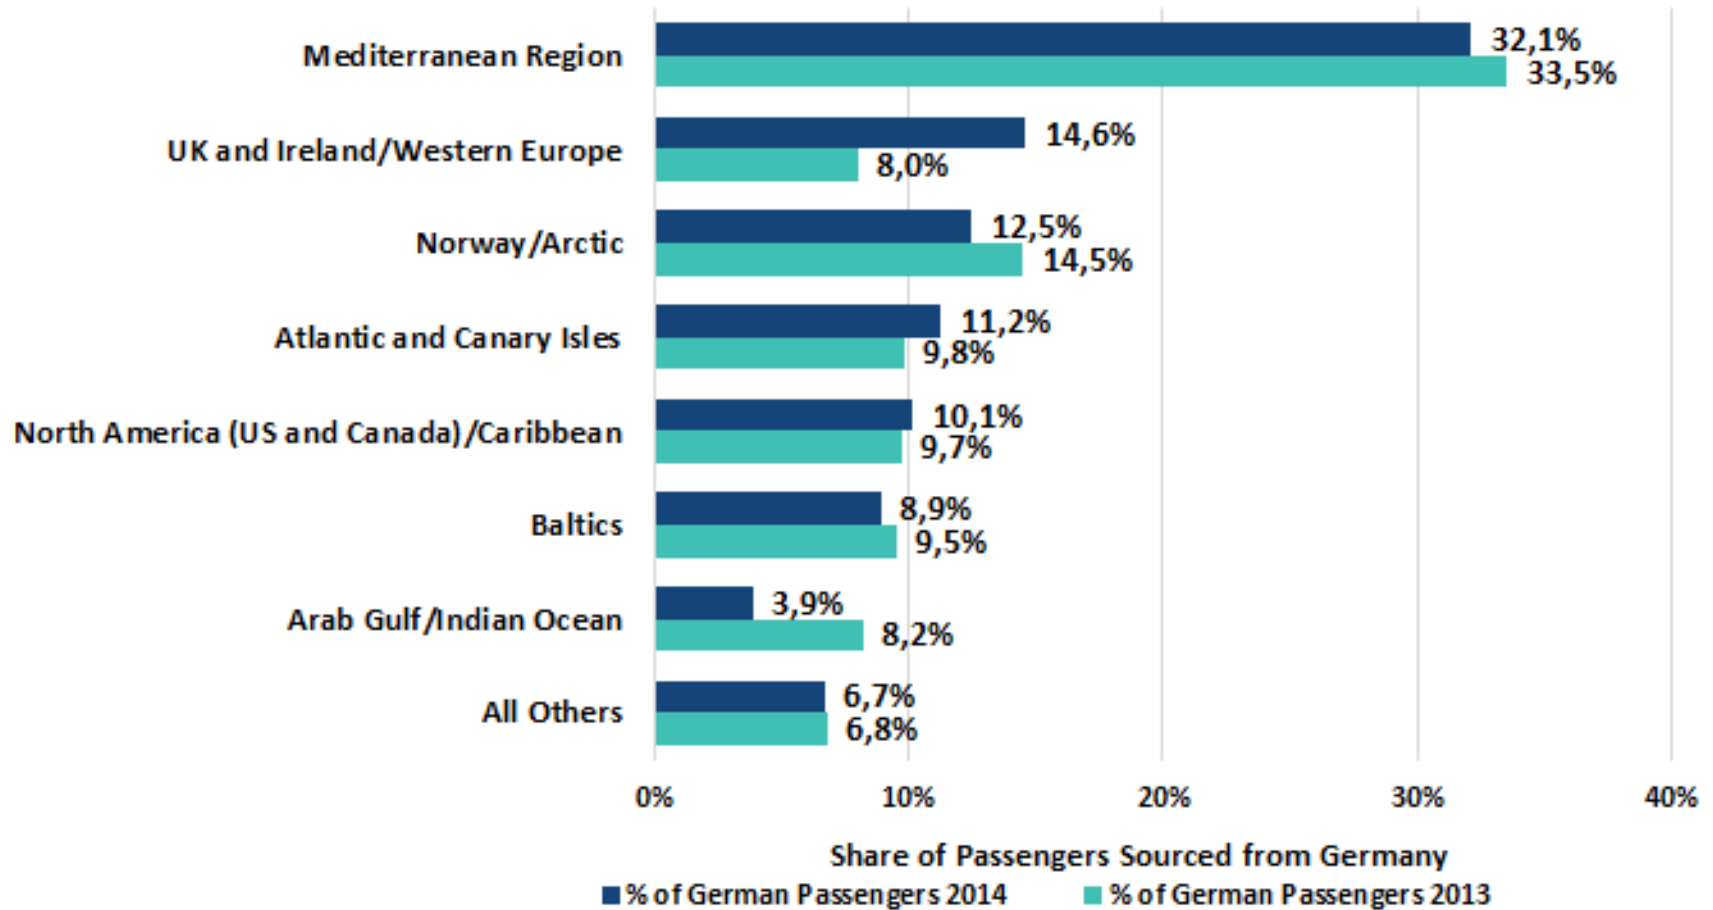

Cruise Passengers Germany 2004-2014

IAPHHAMBURG2015
29th WORLD PORTS CONFERENCE

Source: 2004 - 2012: DRV (2013); 2013 + 2014:
CLIA Deutschland/DRV (2015)

German Cruise Passengers Destinations 2004-2014

IAPH HAMBURG 2015
29th WORLD PORTS CONFERENCE

German Cruise Passenger Age Distribution, 2014

IAPH HAMBURG 2015
29th WORLD PORTS CONFERENCE

Cruise Passenger Traffic at German Ports, 2014

IAPH HAMBURG 2015
29th WORLD PORTS CONFERENCE

IAPHAMBURG2015
29th WORLD PORTS CONFERENCE