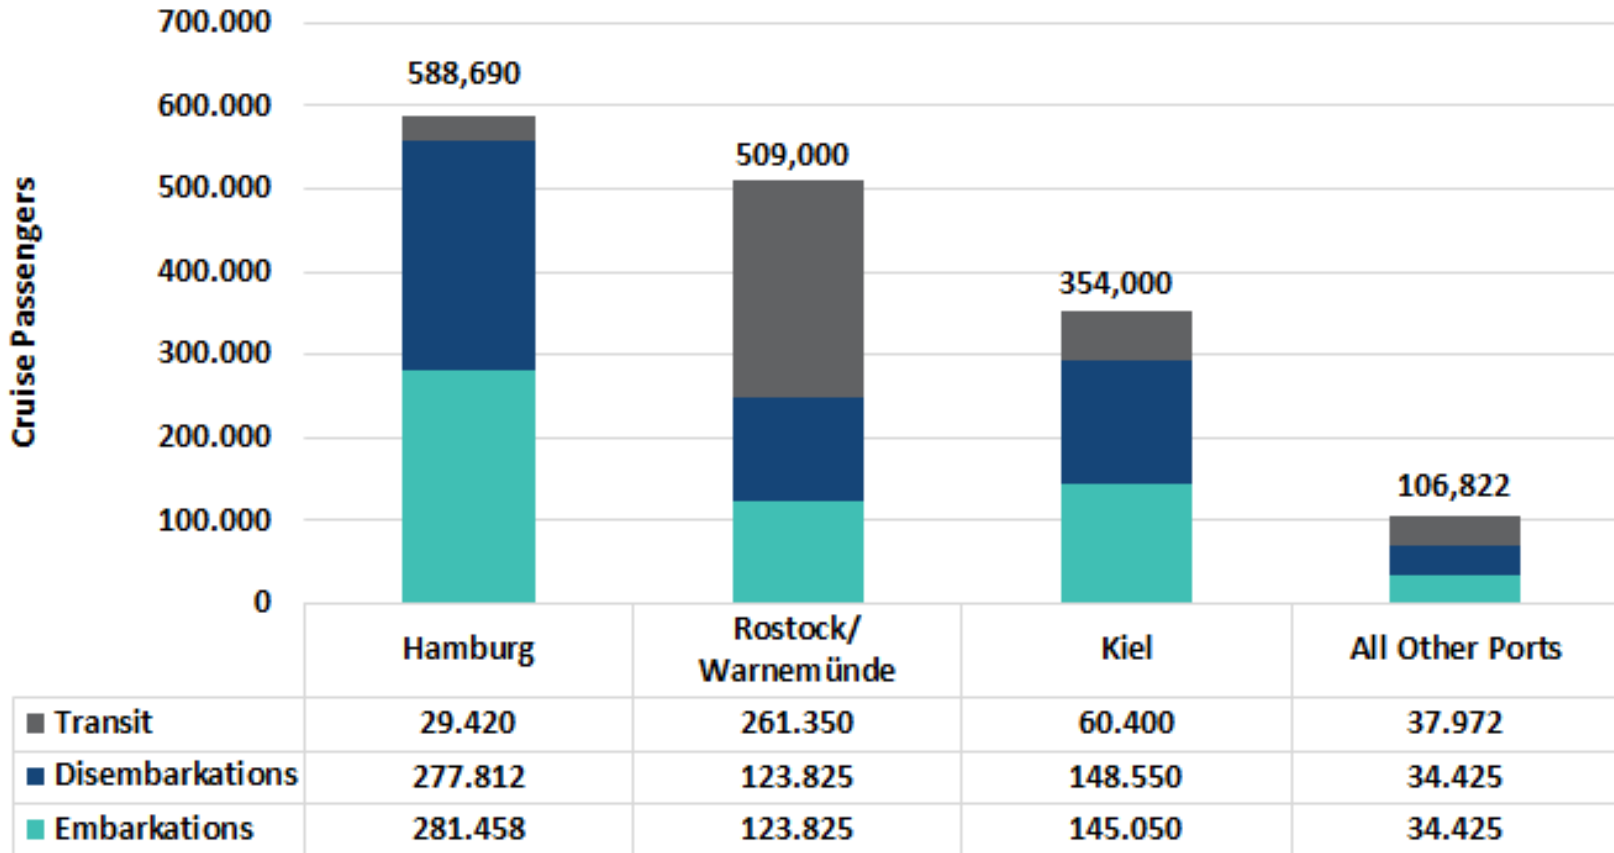

Cruise Passengers Germany 2004-2014

IAPHHAMBURG2015
29th WORLD PORTS CONFERENCE

Source: 2004 - 2012: DRV (2013); 2013 + 2014:
CLIA Deutschland/DRV (2015)

German Cruise Passengers Destinations 2004-2014

IAPH HAMBURG 2015
29th WORLD PORTS CONFERENCE

German Cruise Passenger Age Distribution, 2014

IAPH HAMBURG 2015
29th WORLD PORTS CONFERENCE

Cruise Passenger Traffic at German Ports, 2014

IAPH HAMBURG 2015
29th WORLD PORTS CONFERENCE

IAPHAMBURG2015
29th WORLD PORTS CONFERENCE