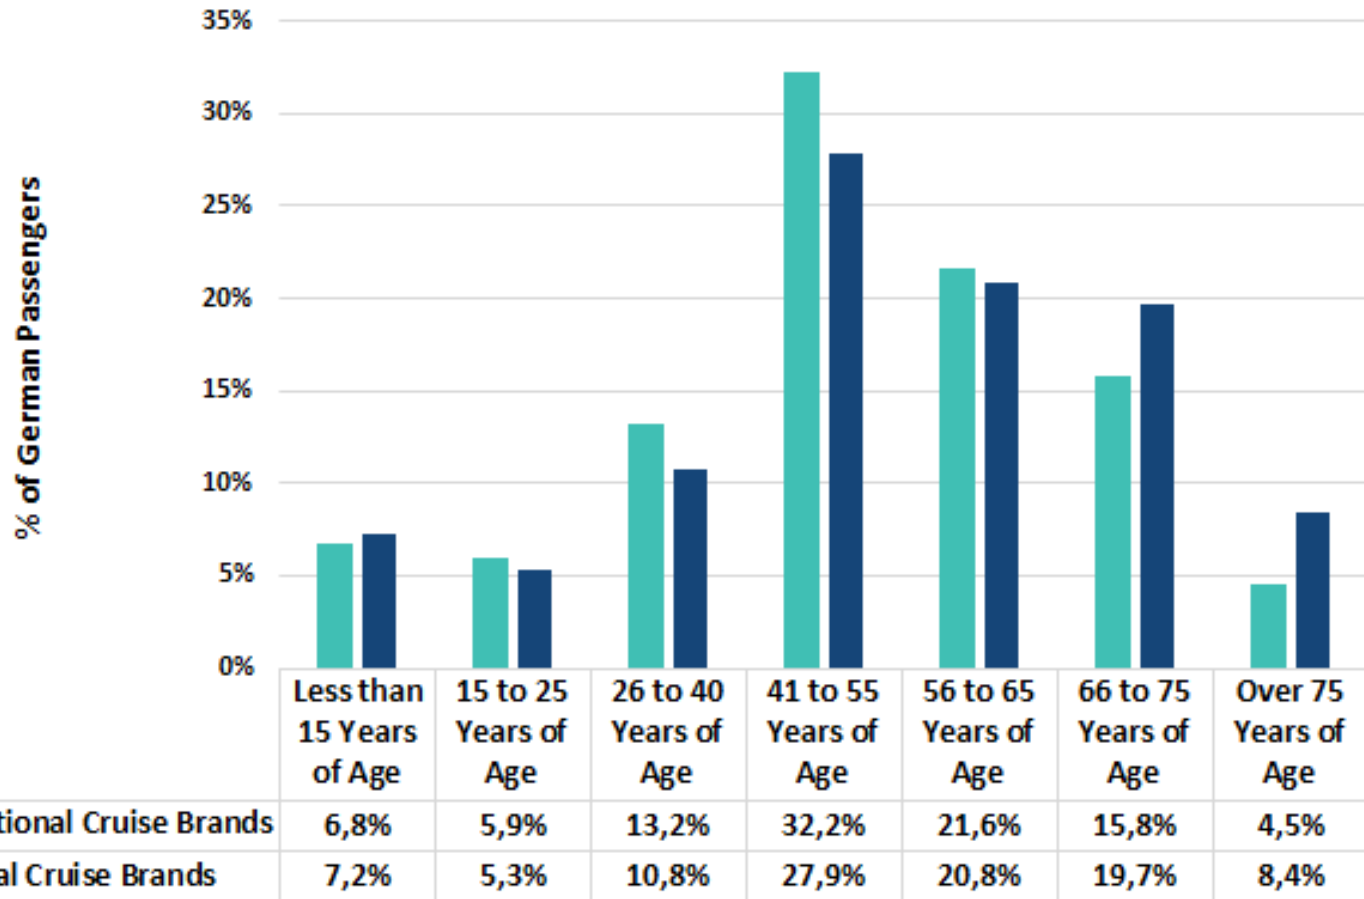

Cruise Passengers Germany 2004-2014

IAPHHAMBURG2015
29th WORLD PORTS CONFERENCE

Source: 2004 - 2012: DRV (2013); 2013 + 2014:
CLIA Deutschland/DRV (2015)

German Cruise Passengers Destinations 2004-2014

IAPH HAMBURG 2015
29th WORLD PORTS CONFERENCE

German Cruise Passenger Age Distribution, 2014

IAPH HAMBURG 2015
29th WORLD PORTS CONFERENCE

Cruise Passenger Traffic at German Ports, 2014

IAPH HAMBURG 2015
29th WORLD PORTS CONFERENCE

IAPHAMBURG2015
29th WORLD PORTS CONFERENCE