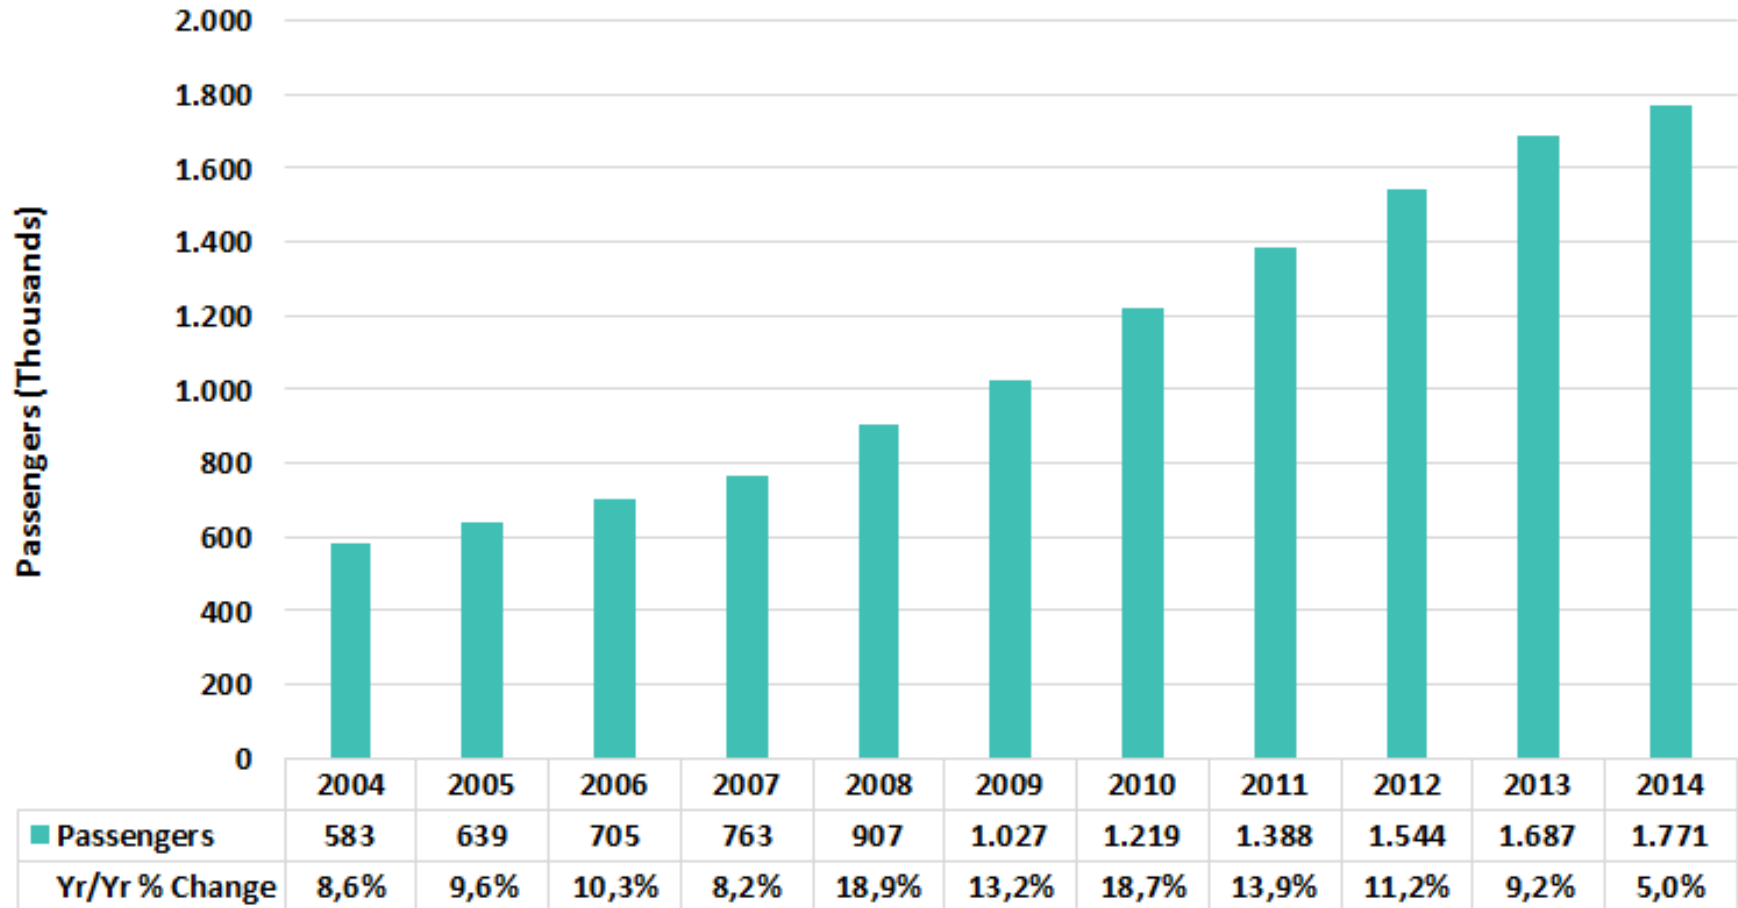

Cruise Passengers Germany 2004-2014

IAPHHAMBURG2015
29th WORLD PORTS CONFERENCE

Source: 2004 - 2012: DRV (2013); 2013 + 2014:
CLIA Deutschland/DRV (2015)

German Cruise Passengers Destinations 2004-2014

IAPH HAMBURG 2015
29th WORLD PORTS CONFERENCE

German Cruise Passenger Age Distribution, 2014

IAPH HAMBURG 2015
29th WORLD PORTS CONFERENCE

Cruise Passenger Traffic at German Ports, 2014

IAPH HAMBURG 2015
29th WORLD PORTS CONFERENCE

IAPHAMBURG2015
29th WORLD PORTS CONFERENCE