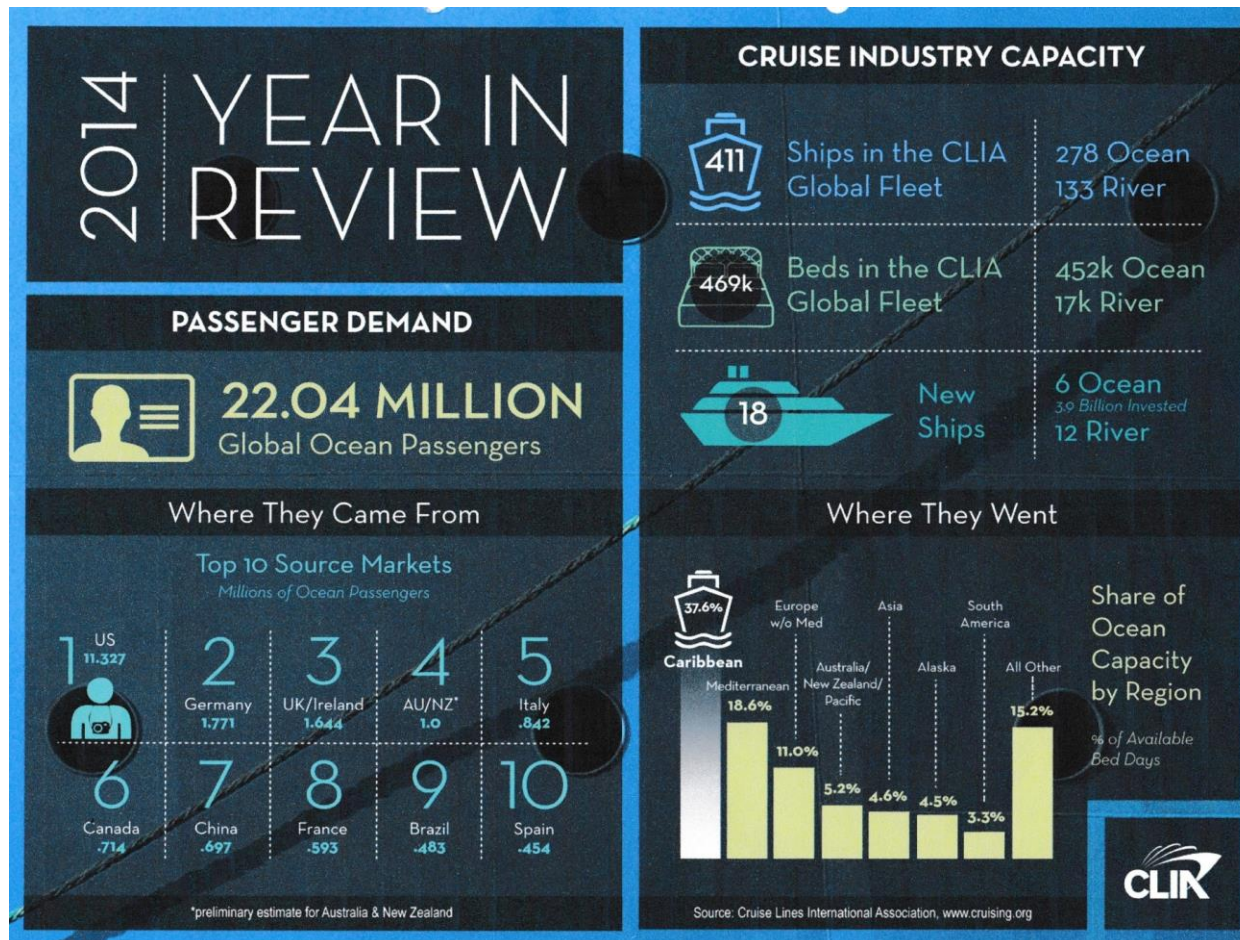

Cruise Passengers Germany 2004-2014

IAPHHAMBURG2015
29th WORLD PORTS CONFERENCE

Source: 2004 - 2012: DRV (2013); 2013 + 2014:
CLIA Deutschland/DRV (2015)

German Cruise Passengers Destinations 2004-2014

IAPH HAMBURG 2015
29th WORLD PORTS CONFERENCE

German Cruise Passenger Age Distribution, 2014

IAPH HAMBURG 2015
29th WORLD PORTS CONFERENCE

Cruise Passenger Traffic at German Ports, 2014

IAPH HAMBURG 2015
29th WORLD PORTS CONFERENCE

IAPHAMBURG2015
29th WORLD PORTS CONFERENCE